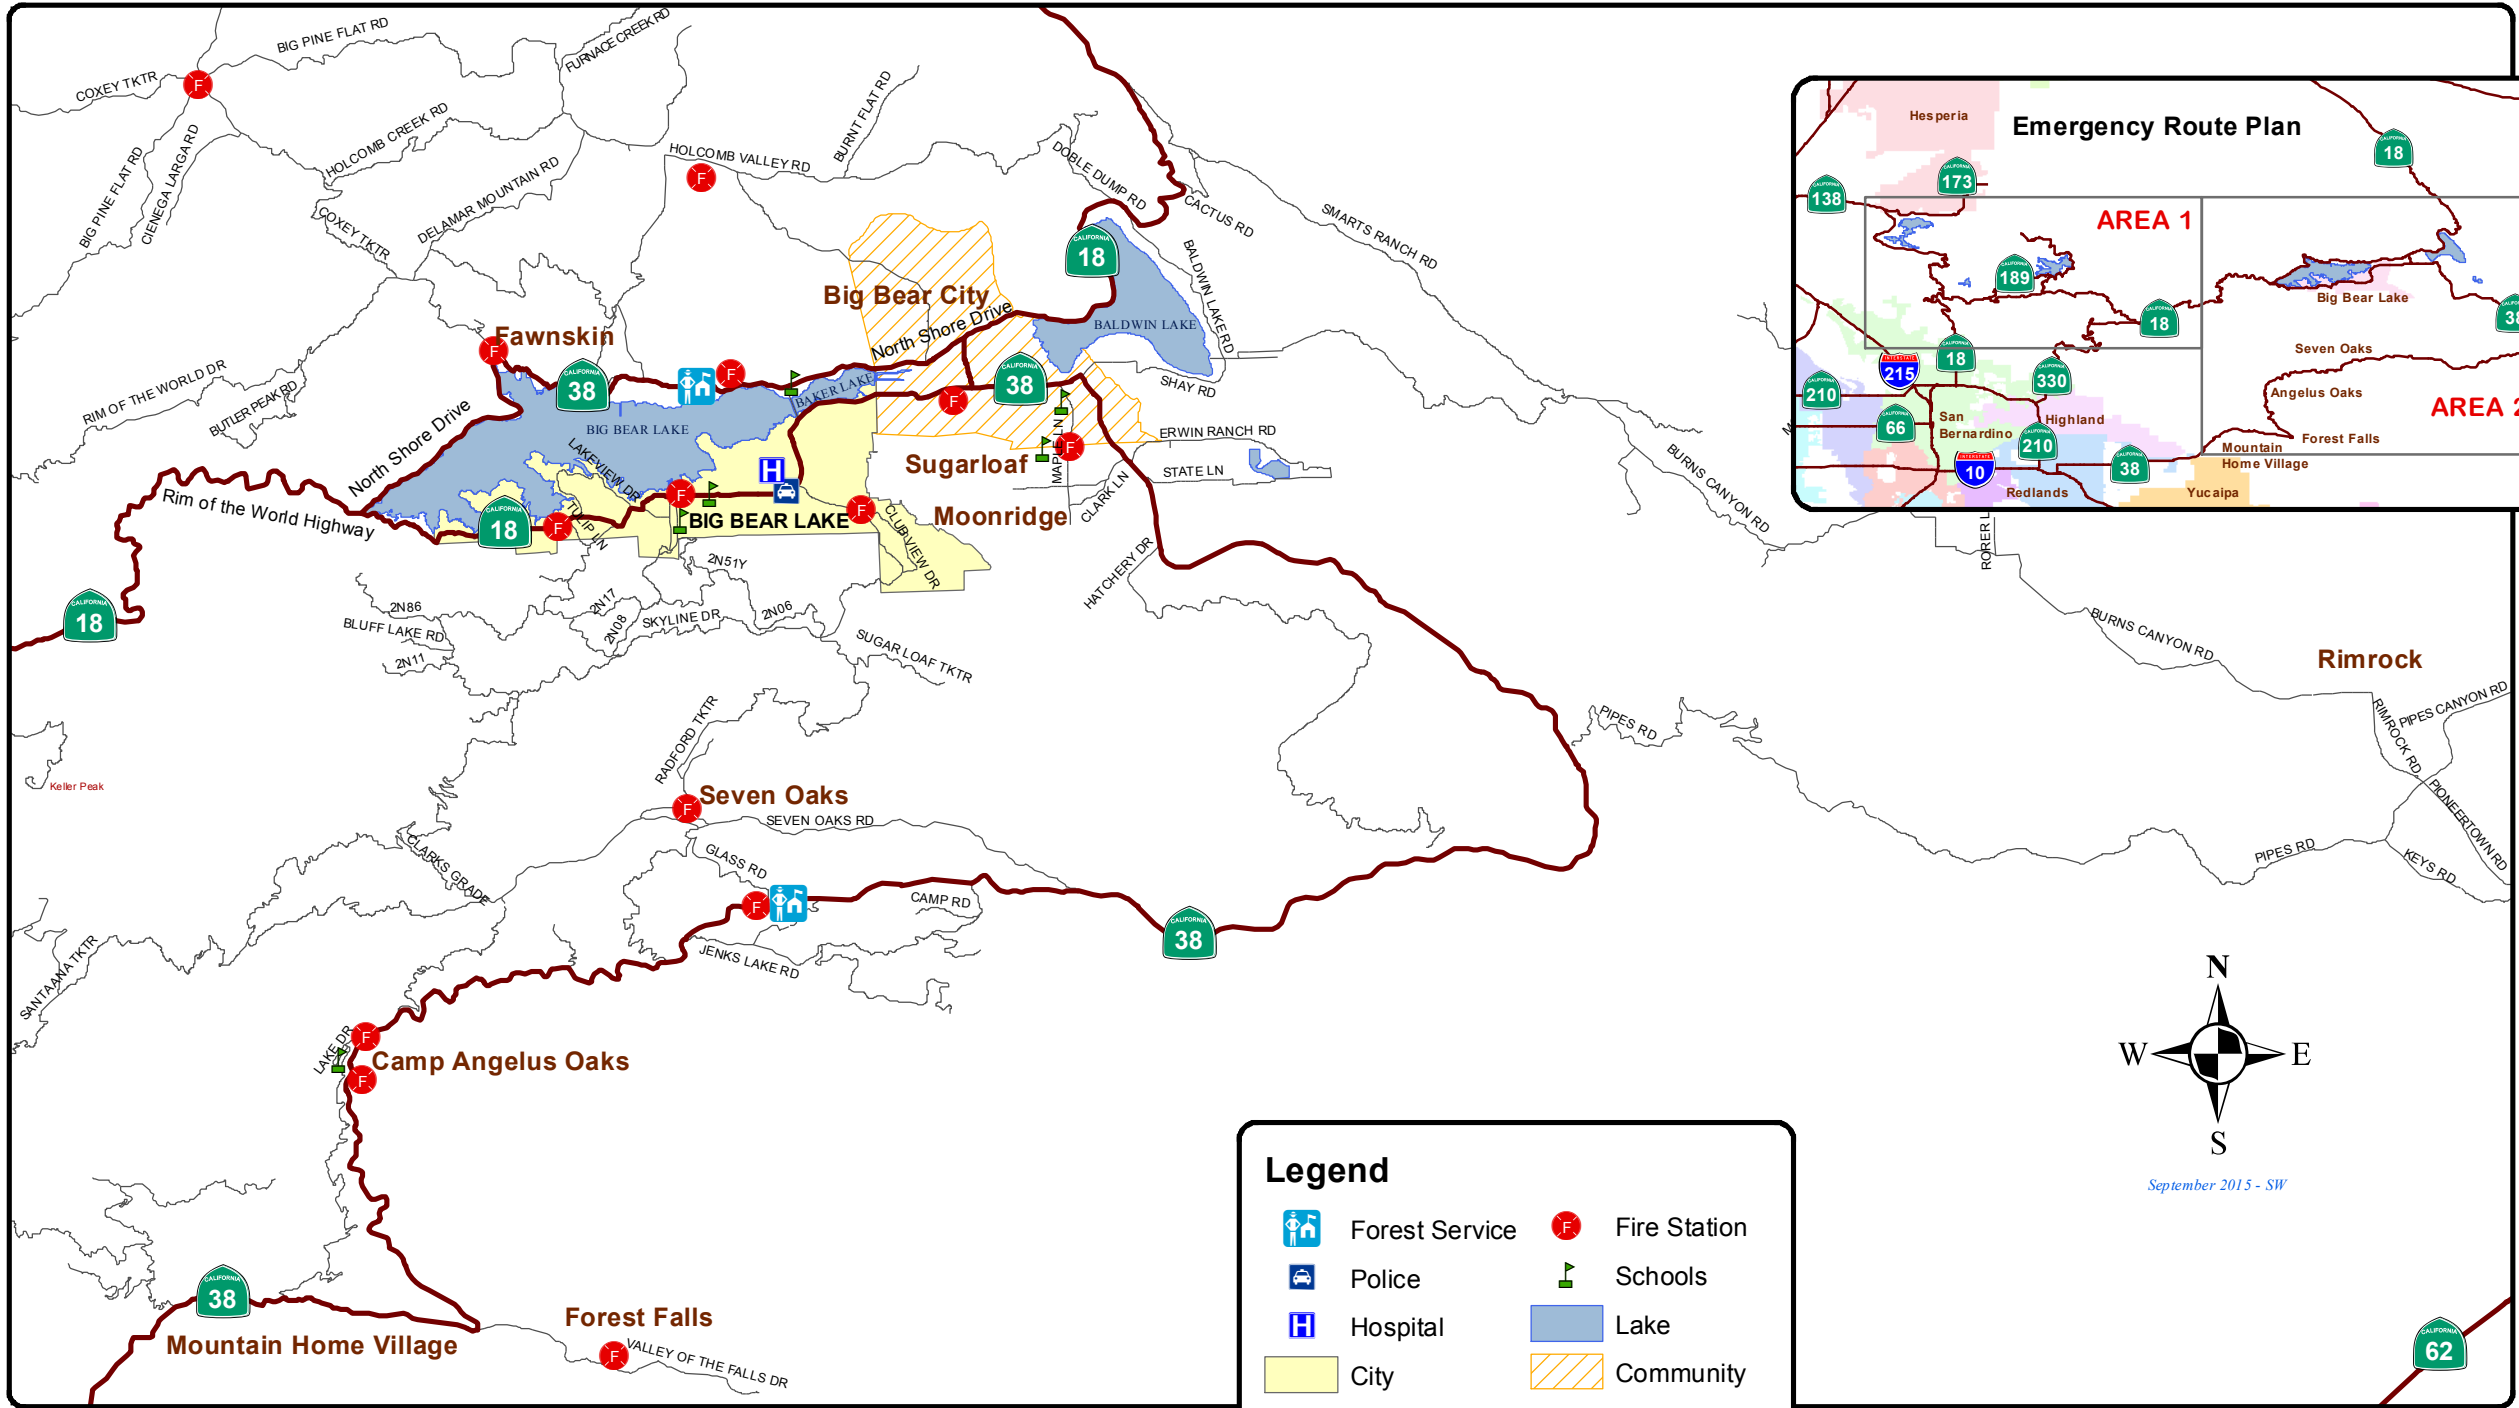

MOUNTAIN AREA EMERGENCY ROUTES

AREA 2

September 2015 - SW

Legend

	Forest Service		Fire Station
	Police		Schools
	Hospital		Lake
	City		Community
			State Routes