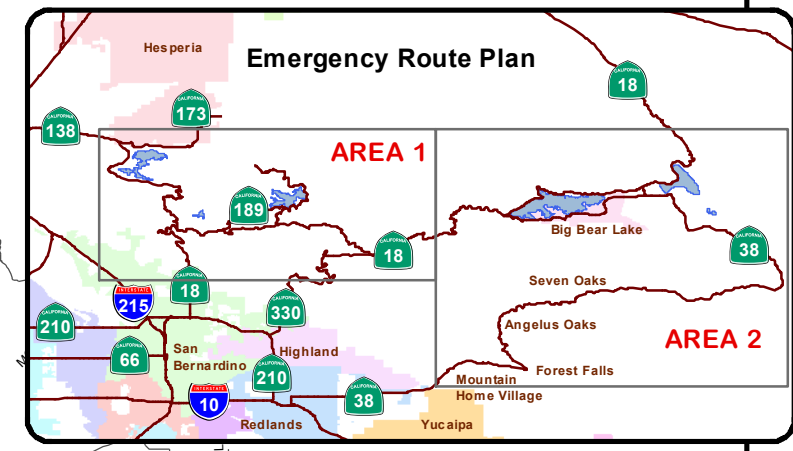

MOUNTAIN AREA EMERGENCY ROUTES

AREA 2

September 2015 - SW

Legend

	Forest Service		Fire Station
	Police		Schools
	Hospital		Lake
	City		Community
			State Routes