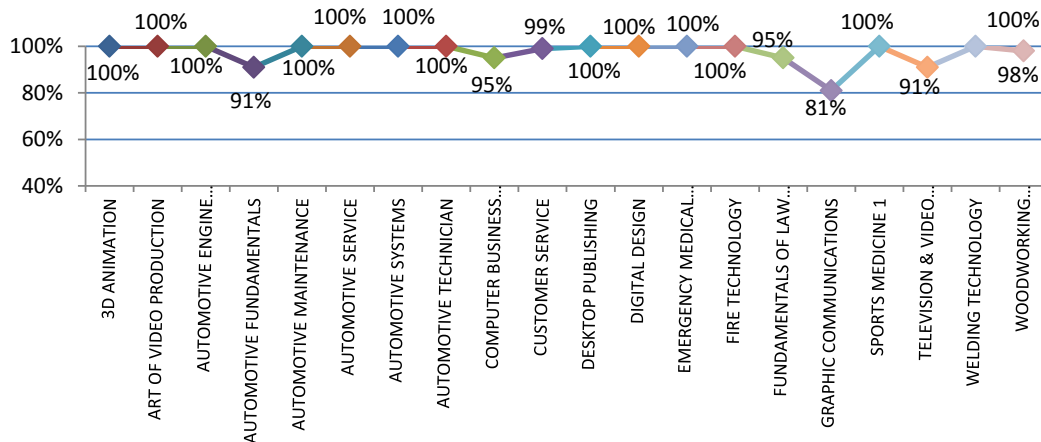

Course Completion Rate