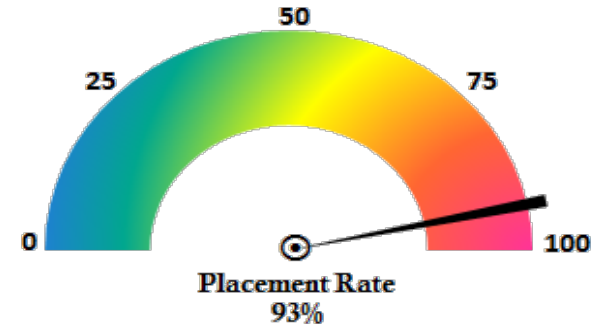

Enrollment By Gender

San Bernardino County Superintendent of Schools
 Regional Occupational Program
 2014-2015

ROP At a Glance @ Rim of the World USD

Enrollment By Grade Level

Enrollment By Industry Sector

Quick Facts

- 20 Courses
- 48 Sections
- 7 Instructors
- 8 Industry Sectors
- 89,573 Student Hours

- 12th Grade Graduates = 99%
- Student Count = 678
- Enrollment = 832
- Completion = 97%
- Placement = 93%