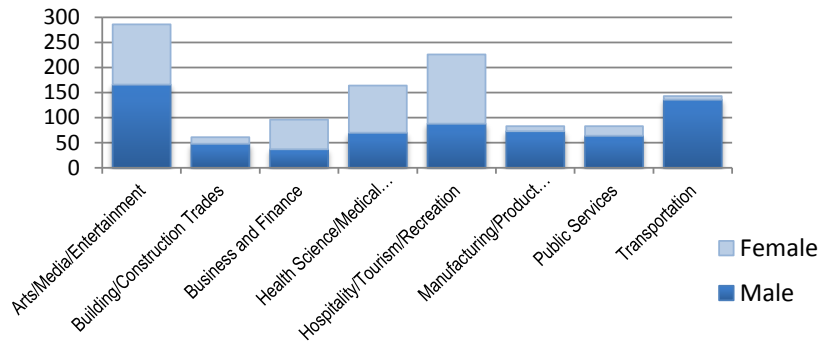

Enrollment By Gender

San Bernardino County Superintendent of Schools
 Regional Occupational Program
 2014-2015

ROP At a Glance @ Rim of the World USD

Enrollment By Grade Level

Enrollment By Industry Sector

Quick Facts

- 20 Courses
- 48 Sections
- 7 Instructors
- 8 Industry Sectors
- 89,573 Student Hours

- 12th Grade Graduates = 99%
- Student Count = 678
- Enrollment = 832
- Completion = 97%
- Placement = 93%