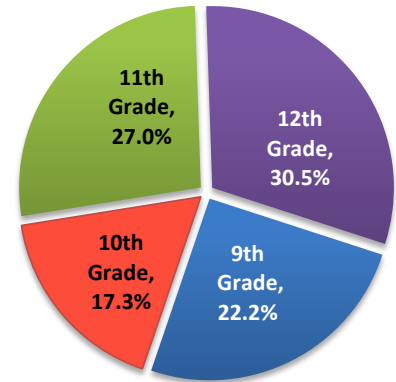

Enrollment By Gender

San Bernardino County Superintendent of Schools
 Regional Occupational Program
 2014-2015

ROP At a Glance @ Rim of the World USD

Enrollment By Grade Level

Enrollment By Industry Sector

Quick Facts

- 20 Courses
- 48 Sections
- 7 Instructors
- 8 Industry Sectors
- 89,573 Student Hours

- 12th Grade Graduates = 99%
- Student Count = 678
- Enrollment = 832
- Completion = 97%
- Placement = 93%