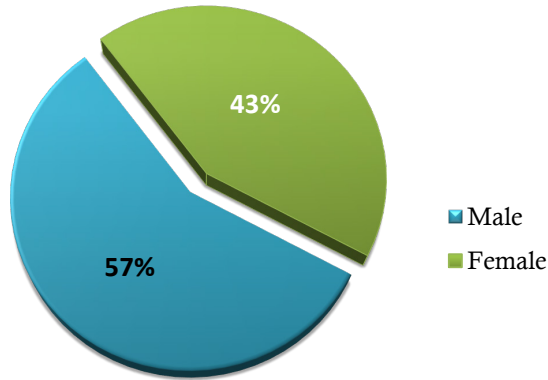

Enrollment By Gender

San Bernardino County Superintendent of Schools
 Regional Occupational Program
 2014-2015

ROP At a Glance @ Rim of the World USD

Enrollment By Grade Level

Enrollment By Industry Sector

Quick Facts

- 20 Courses
- 48 Sections
- 7 Instructors
- 8 Industry Sectors
- 89,573 Student Hours

- 12th Grade Graduates = 99%
- Student Count = 678
- Enrollment = 832
- Completion = 97%
- Placement = 93%