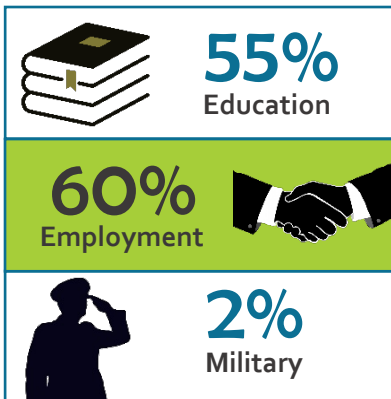

COMPLETION RATE

GRADUATION RATE

PLACEMENT RATE

COURSE COMPLETION RATES

17 courses

726 enrollments

79,198 class hours

PLACEMENT
Where are they now?