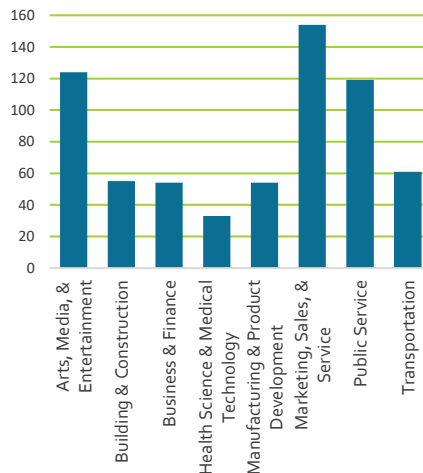

COMPLETION RATE

GRADUATION RATE

PLACEMENT RATE

COURSE COMPLETION RATES

17 courses

726 enrollments

79,198 class hours

PLACEMENT
Where are they now?

ENROLLMENT BY INDUSTRY SECTOR

482 students