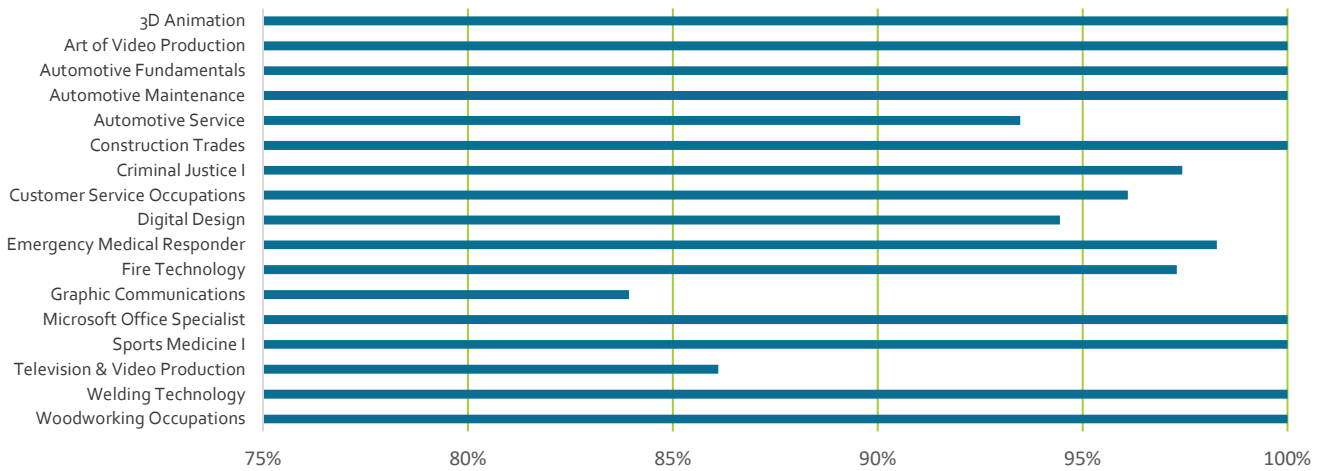

COMPLETION RATE

GRADUATION RATE

PLACEMENT RATE

COURSE COMPLETION RATES

17 courses

726 enrollments

79,198 class hours

PLACEMENT
Where are they now?