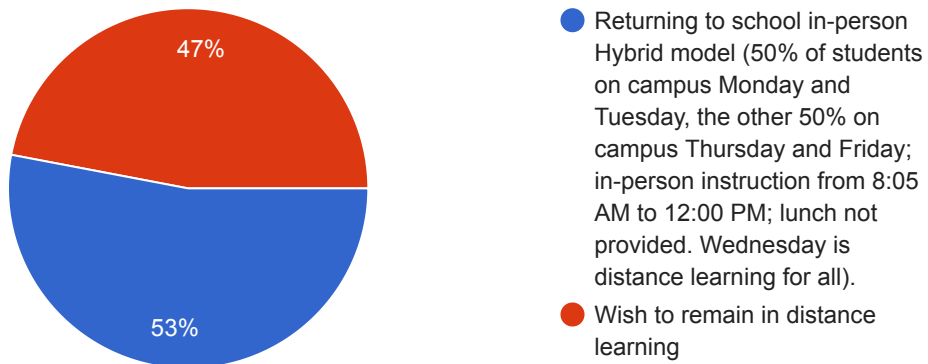

# ROWUSD Employee Survey 2/11/2021

251 responses

[Publish analytics](#)

In light of all that has transpired over the past year and considering the reopening of schools, would you want to:

251 responses

Prioritize the following proposed reopening dates: