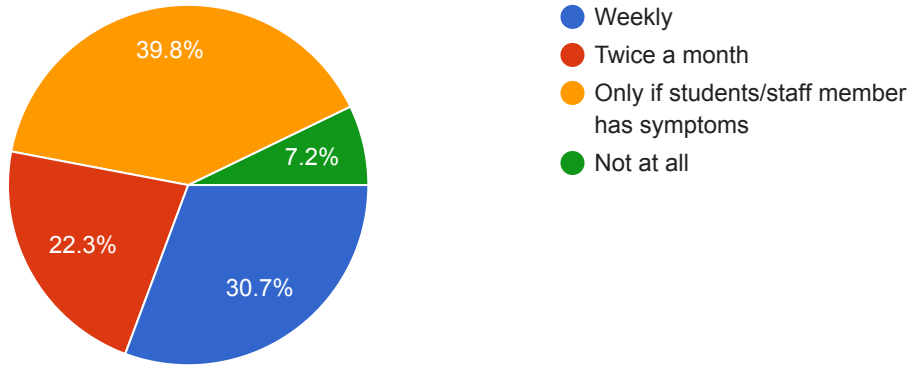

Although we cannot require COVID testing of staff and students, how often do you feel testing should be offered?

251 responses

Will you participate in COVID testing if testing is mandated on a regular basis?

251 responses