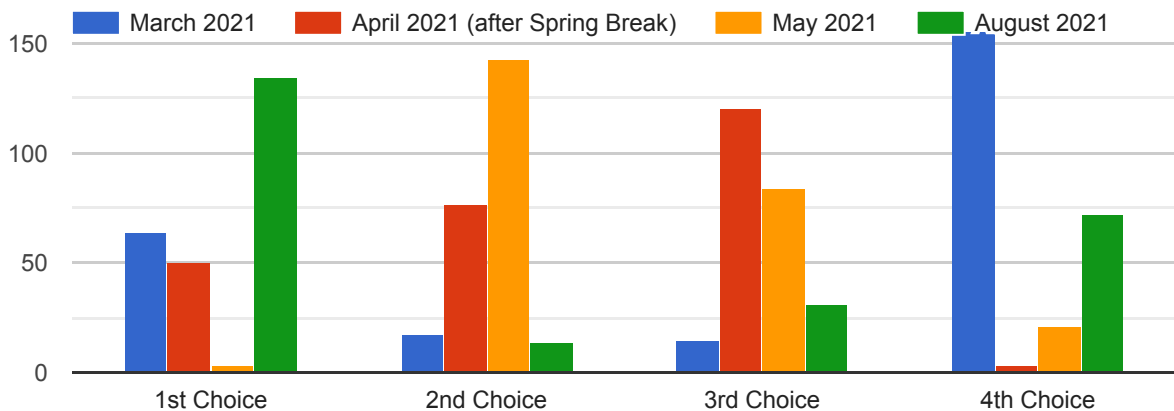

# ROWUSD Employee Survey 2/11/2021

251 responses

[Publish analytics](#)

In light of all that has transpired over the past year and considering the reopening of schools, would you want to:

251 responses

Prioritize the following proposed reopening dates: